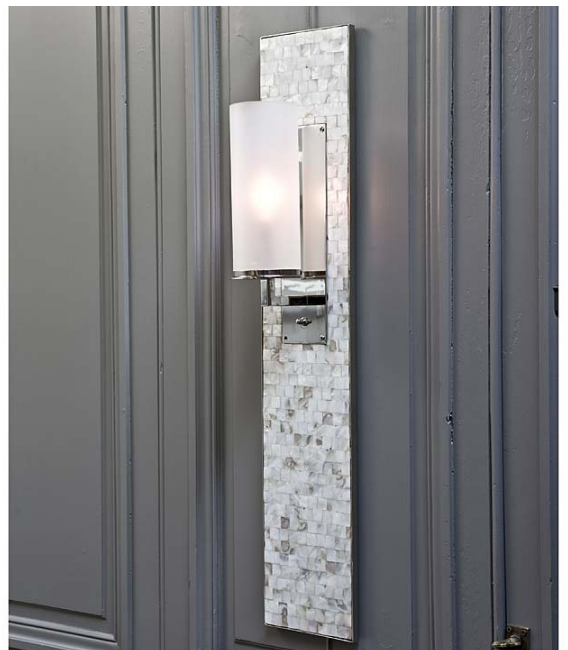

A

B

A. Etched Floral Lamp

B. Etched Sea Fan Lamp

C. Gilded Drift Wood Sconce

D. Gilded Drift Wood Sconce

E. Mother of Pearl Panel Sconce

RAHK
t: (852) 2543 3880
f: (852) 2543 3755
info@rahk.com.hk
www.rahk.com.hk

C

D

E